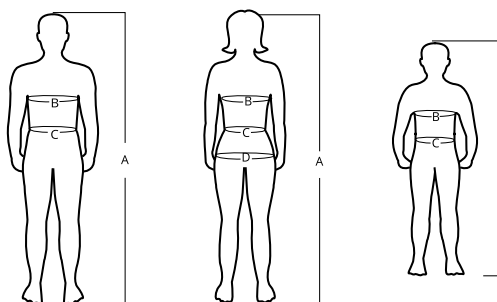

GRÖSSENTABELLE

SIZE CHART

Bike Wear is made of elastic and flexible material and cut to fit a slim and athletic body. Please note, all measurements are bodymeasurements.

Men's size

		XXS	XS	S	M	L	XL	XXL	3XL	4XL	5XL
A	Height (cm)	150	155	164	172	180	188	195	195	195	195
B	Chest (cm)	88	92	96	100	104	108	116	124	132	140
C	Waist (cm)	74	78	82	86	90	94	102	110	118	126

Women's size

		XXS	XS	S	M	L	XL	XXL	3XL	4XL	5XL
A	Height (cm)	150	155	164	172	180	188	195	195	195	195
B	Chest (cm)	84	88	92	96	100	104	108	112	116	120
C	Waist (cm)	70	74	78	82	86	90	94	98	102	106
D	Hips (cm)	86	90	94	98	102	106	110	114	118	122

Children's size

		110	120	130	140	150	160
A	Height (cm)	110	120	130	140	150	160
B	Chest (cm)	58	60	62	67	73	76
C	Waist (cm)	52	54	56	61	67	70

Leg warmer

		S	M	L	XL	XXL
A	Thigh(cm)	40	42	44	46	48
B	Ankle(cm)	18	19	20	21	22

Arm warmer

		S	M	L	XL	XXL
A	Upper arm(cm)	24	26	28	30	32
B	Wrist (cm)	14	15	16	17	18