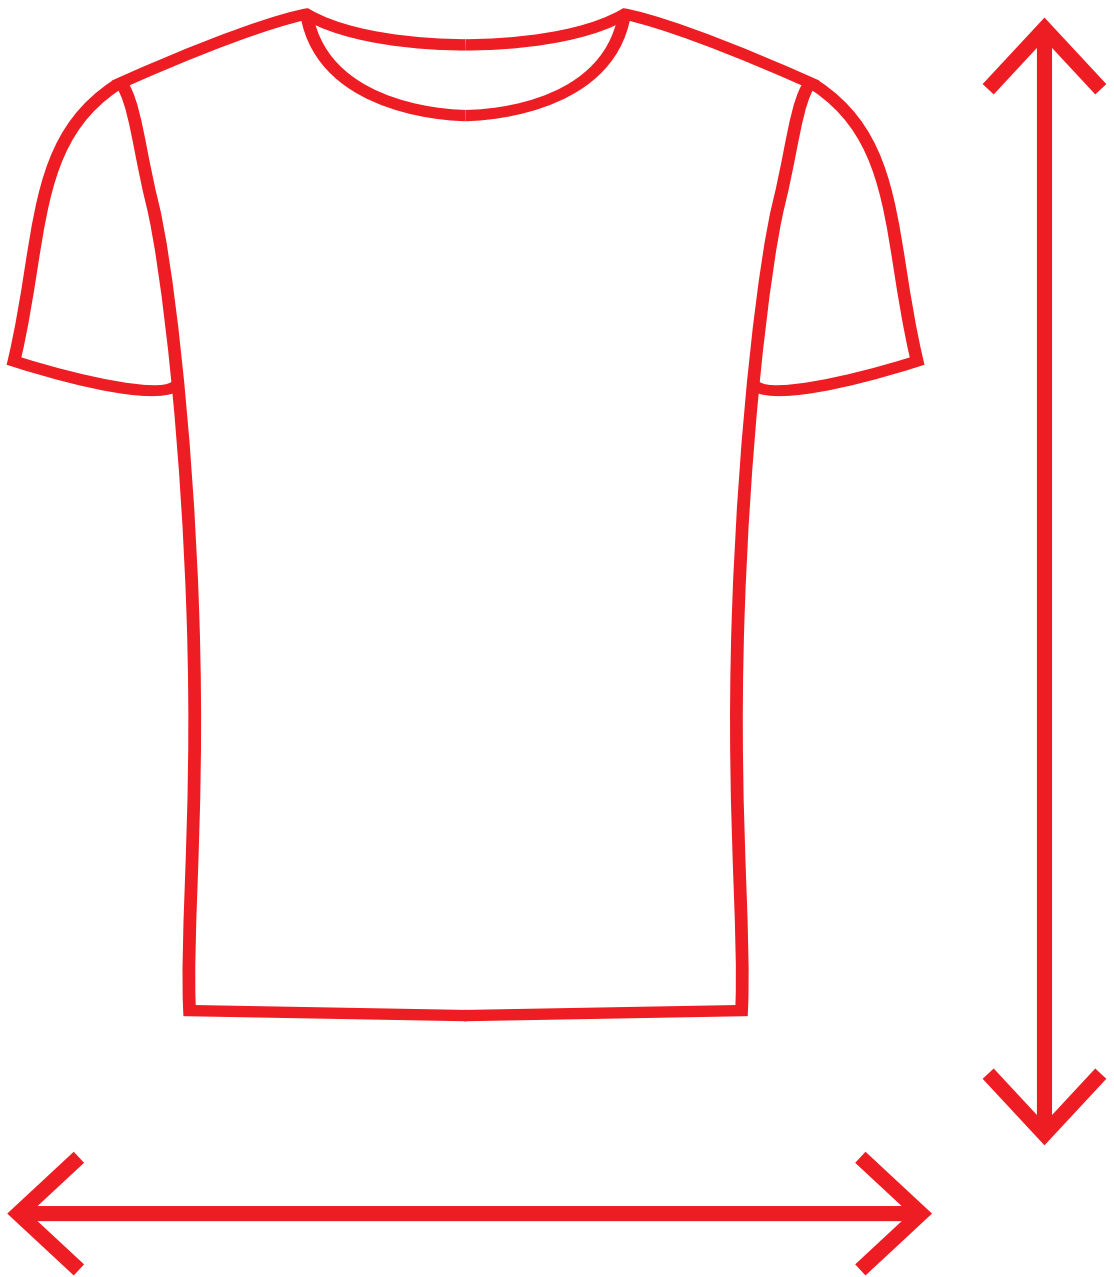

GRÖSSENTABELLE

SIZE CHART

Bike Wear is made of elastic and flexible material and cut to fit a slim and athletic body. Please note, all measurements are bodymeasurements.

Men's size

		XXS	XS	S	M	L	XL	XXL	3XL	4XL	5XL
A	Height (cm)	150	155	164	172	180	188	195	195	195	195
B	Chest (cm)	88	92	96	100	104	108	116	124	132	140
C	Waist (cm)	74	78	82	86	90	94	102	110	118	126

Women's size

		XXS	XS	S	M	L	XL	XXL	3XL	4XL	5XL
A	Height (cm)	150	155	164	172	180	188	195	195	195	195
B	Chest (cm)	84	88	92	96	100	104	108	112	116	120
C	Waist (cm)	70	74	78	82	86	90	94	98	102	106
D	Hips (cm)	86	90	94	98	102	106	110	114	118	122

Children's size

		110	120	130	140	150	160
A	Height (cm)	110	120	130	140	150	160
B	Chest (cm)	58	60	62	67	73	76
C	Waist (cm)	52	54	56	61	67	70

Leg warmer

		S	M	L	XL	XXL
A	Thigh(cm)	40	42	44	46	48
B	Ankle(cm)	18	19	20	21	22

Arm warmer

		S	M	L	XL	XXL
A	Upper arm(cm)	24	26	28	30	32
B	Wrist (cm)	14	15	16	17	18