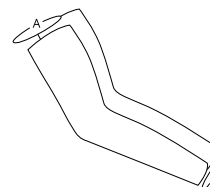

GRÖSSENTABELLE

SIZE CHART

Bike Wear is made of elastic and flexible material and cut to fit a slim and athletic body. Please note, all measurements are bodymeasurements.

Men's size

		XXS	XS	S	M	L	XL	XXL	3XL	4XL	5XL
A	Height (cm)	150	155	164	172	180	188	195	195	195	195
B	Chest (cm)	88	92	96	100	104	108	116	124	132	140
C	Waist (cm)	74	78	82	86	90	94	102	110	118	126

Women's size

		XXS	XS	S	M	L	XL	XXL	3XL	4XL	5XL
A	Height (cm)	150	155	164	172	180	188	195	195	195	195
B	Chest (cm)	84	88	92	96	100	104	108	112	116	120
C	Waist (cm)	70	74	78	82	86	90	94	98	102	106
D	Hips (cm)	86	90	94	98	102	106	110	114	118	122

Children's size

		110	120	130	140	150	160
A	Height (cm)	110	120	130	140	150	160
B	Chest (cm)	58	60	62	67	73	76
C	Waist (cm)	52	54	56	61	67	70

Leg warmer

		S	M	L	XL	XXL
A	Thigh(cm)	40	42	44	46	48
B	Ankle(cm)	18	19	20	21	22