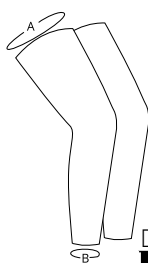

GRÖSSENTABELLE

SIZE CHART

Bike Wear is made of elastic and flexible material and cut to fit a slim and athletic body. Please note, all measurements are bodymeasurements.

Men's size

		XXS	XS	S	M	L	XL	XXL	3XL	4XL	5XL
A	Height (cm)	150	155	164	172	180	188	195	195	195	195
B	Chest (cm)	88	92	96	100	104	108	116	124	132	140
C	Waist (cm)	74	78	82	86	90	94	102	110	118	126

Women's size

		XXS	XS	S	M	L	XL	XXL	3XL	4XL	5XL
A	Height (cm)	150	155	164	172	180	188	195	195	195	195
B	Chest (cm)	84	88	92	96	100	104	108	112	116	120
C	Waist (cm)	70	74	78	82	86	90	94	98	102	106
D	Hips (cm)	86	90	94	98	102	106	110	114	118	122

Children's size

		110	120	130	140	150	160
A	Height (cm)	110	120	130	140	150	160
B	Chest (cm)	58	60	62	67	73	76
C	Waist (cm)	52	54	56	61	67	70

Leg warmer

		S	M	L	XL	XXL
A	Thigh(cm)	40	42	44	46	48
B	Ankle(cm)	18	19	20	21	22

Arm warmer

		S	M	L	XL	XXL
A	Upper arm(cm)	24	26	28	30	32
B	Wrist (cm)	14	15	16	17	18